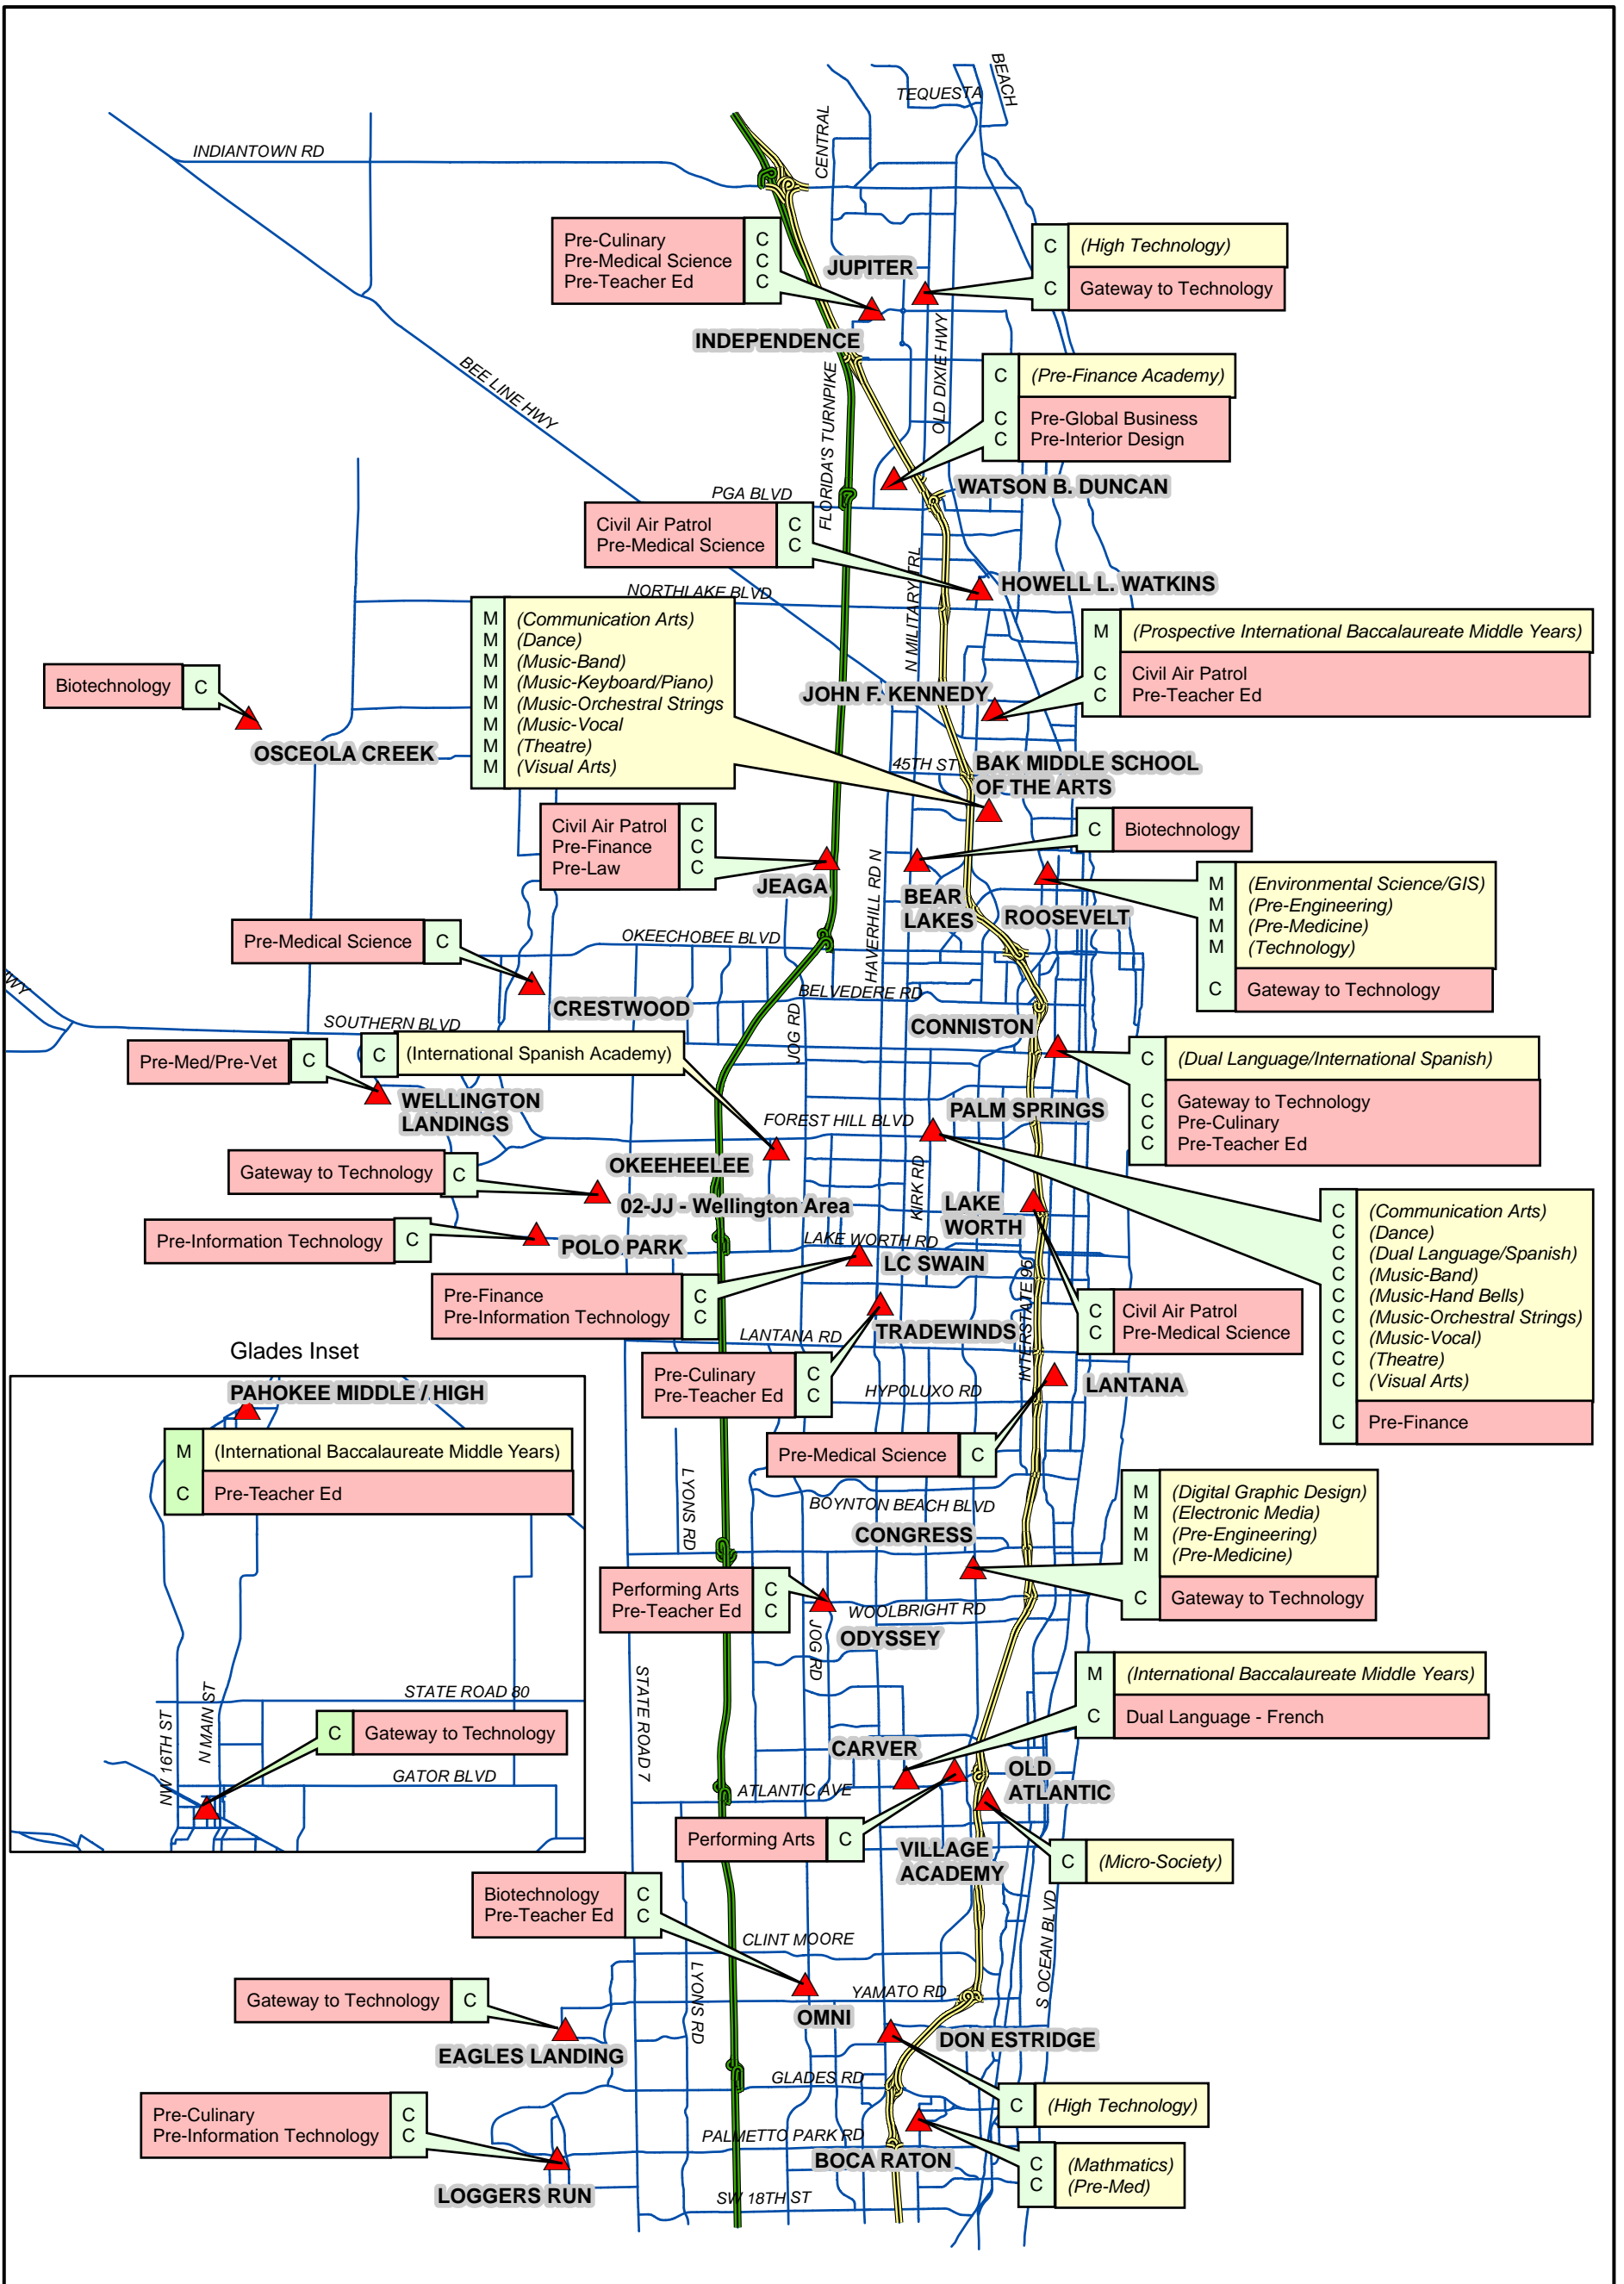

Middle School Choice Programs

(High Technology) = Existing Choice Program ▲ Schools
Pre-Culinary = Proposed Choice Program — Florida's Turnpike
M = Magnet — Interstate 95
C = Choice — Major Roadways

9/13/2006 - DLG
Choice_Midd_2006.mxd

Palm Beach County School District

3320 Forest Hill Blvd., West Palm Beach, FL 33406